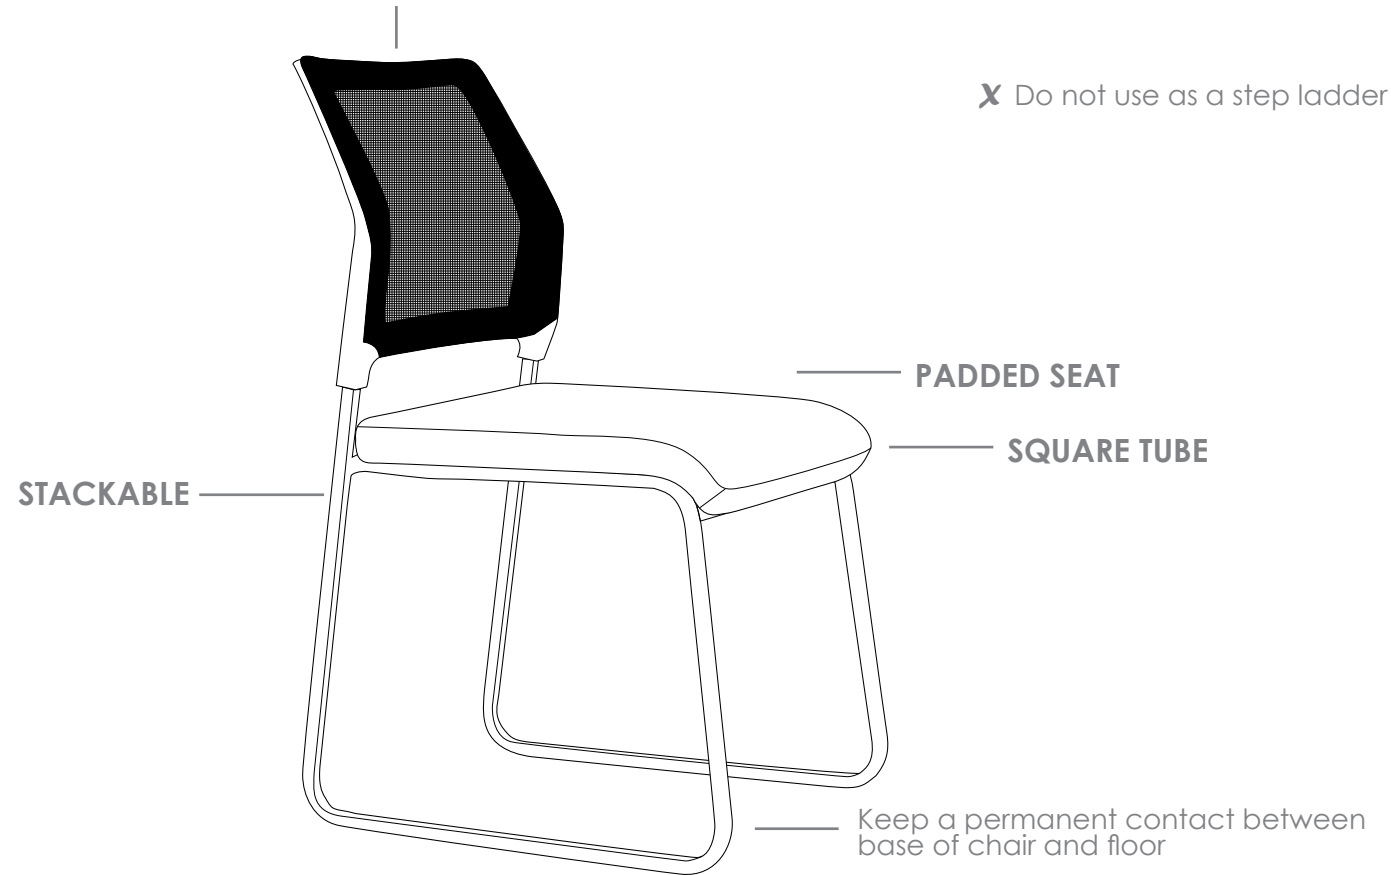

R5 HOSPITALITY SEATING

NEO

FEATURES

- » Not available with arms
- » Stackable
 - » Maximum 5 chairs on floor
- » Square tube
- » Mesh back
- » Padded seat
- » Black metal frame
- » Available in black only
- » Minor assembly required
- » Suitable for indoor use only
- » 3 year warranty
- » Weight limit is 120kg

sydney office furniture
sydneyofficefurniture.com.au

INDOOR USE ONLY

✗ Do not use as a step ladder

NEO

NEO HOSPITALITY SEATING

NEO

BACK VIEW

SIDE VIEW