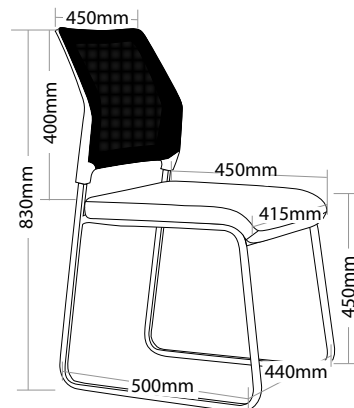

R5 HOSPITALITY SEATING

NEO

FEATURES

- » Not available with arms
- » Stackable
 - » Maximum 5 chairs on floor
- » Square tube
- » Mesh back
- » Padded seat
- » Black metal frame
- » Available in black only
- » Minor assembly required
- » Suitable for indoor use only
- » 3 year warranty
- » Weight limit is 120kg

sydney office furniture
sydneyofficefurniture.com.au

INDOOR USE ONLY

✗ Do not use as a step ladder

NEO

NEO HOSPITALITY SEATING

NEO

BACK VIEW

SIDE VIEW